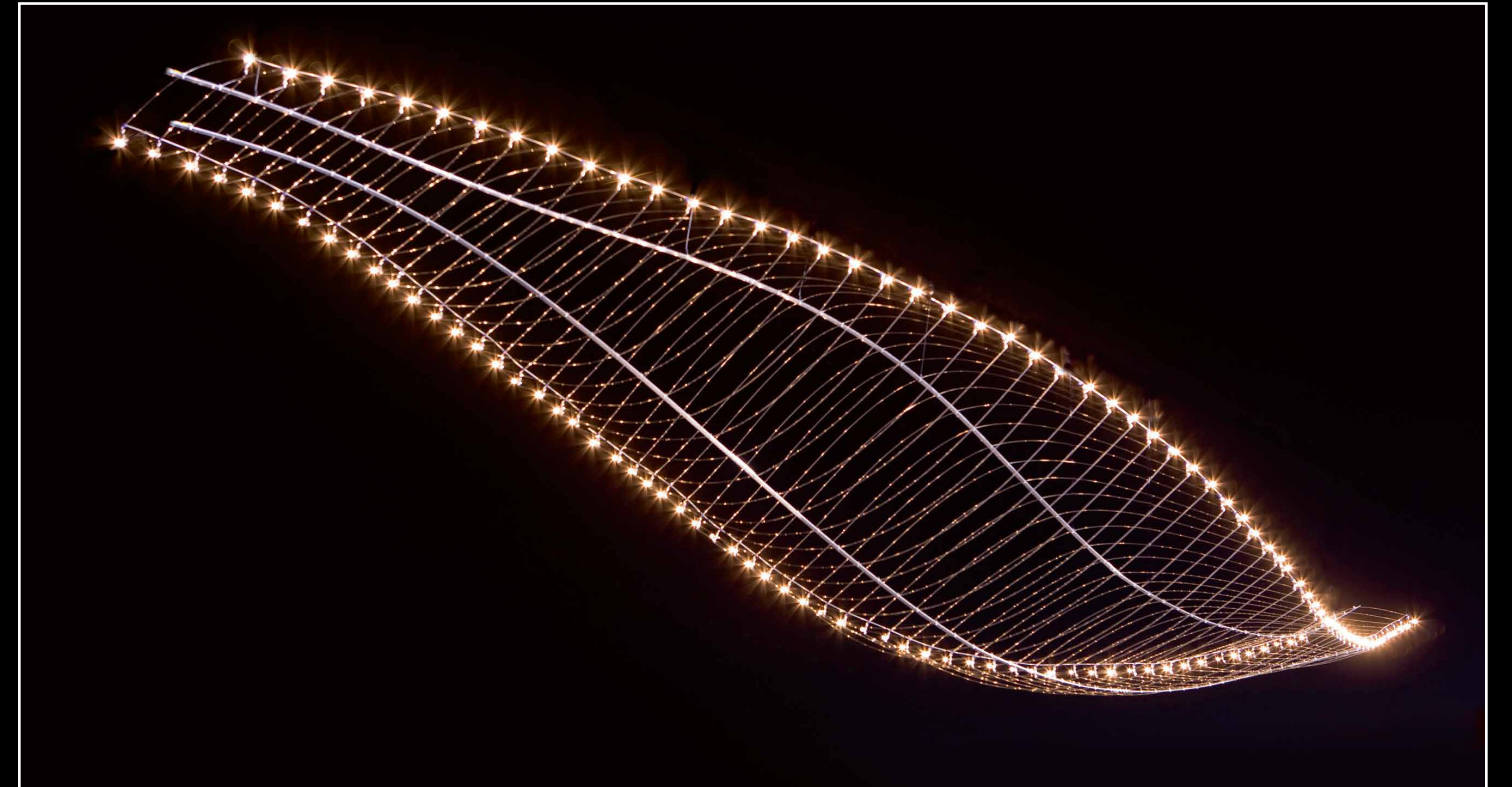

COBRA SYSTEM

DESIGN JAN PAUWELS