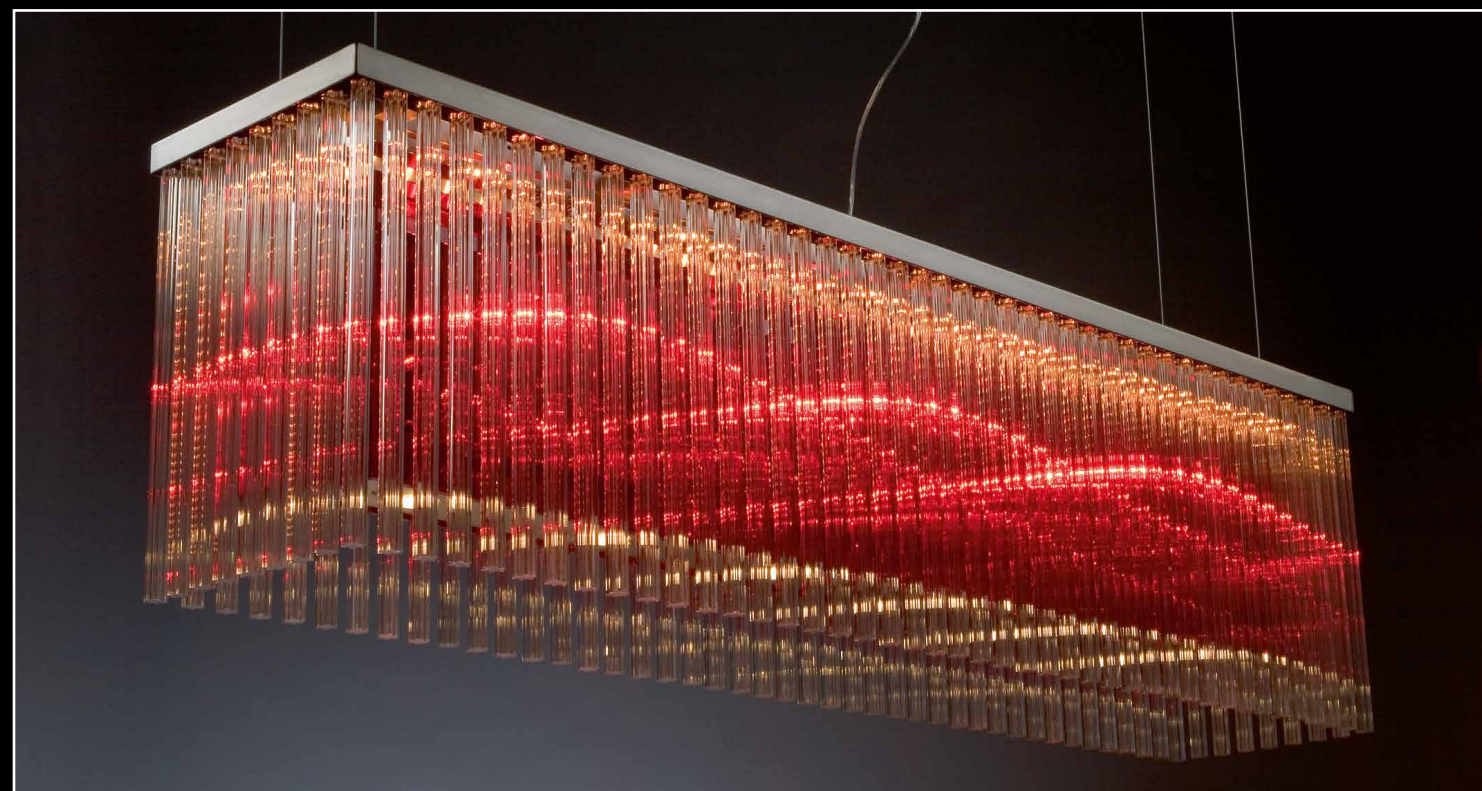

ALISTAIR

DESIGN EDWARD VAN VLIET