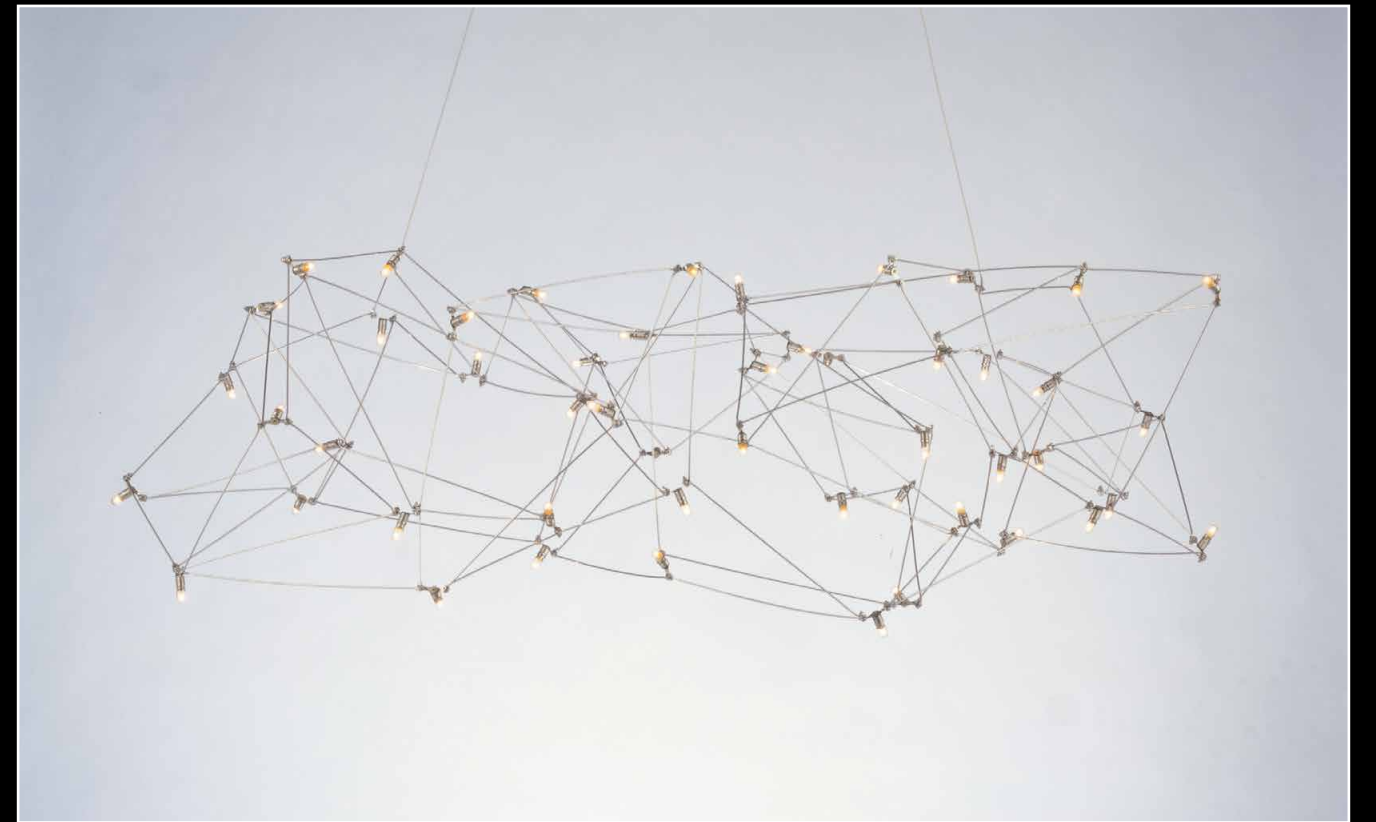

UNIVERSE

DESIGN JAN PAUWELS