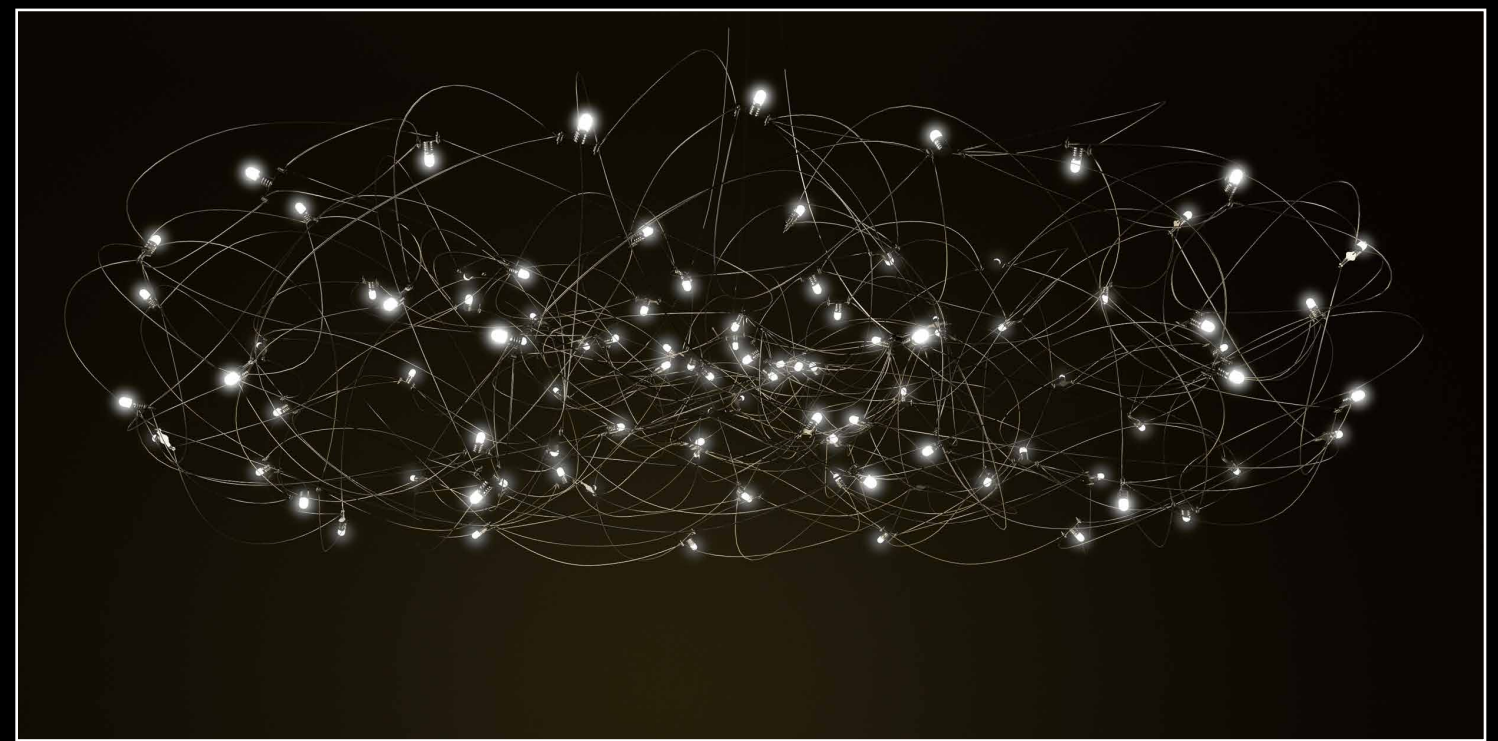

CURLED

DESIGN JAN PAUWELS