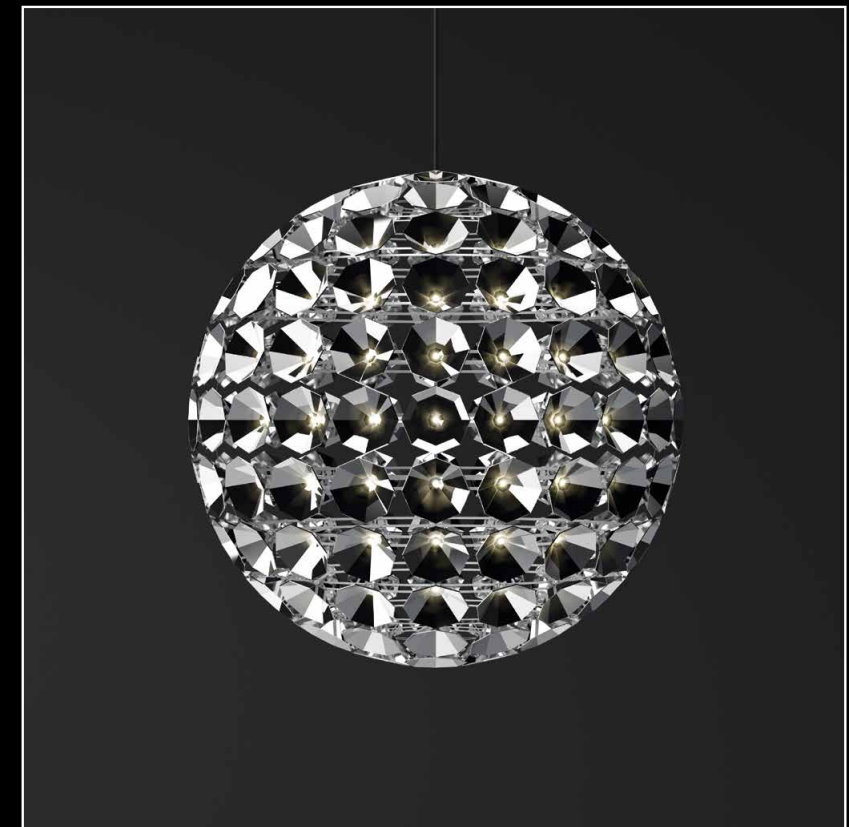

ELAINE

DESIGN DANIEL BECKER