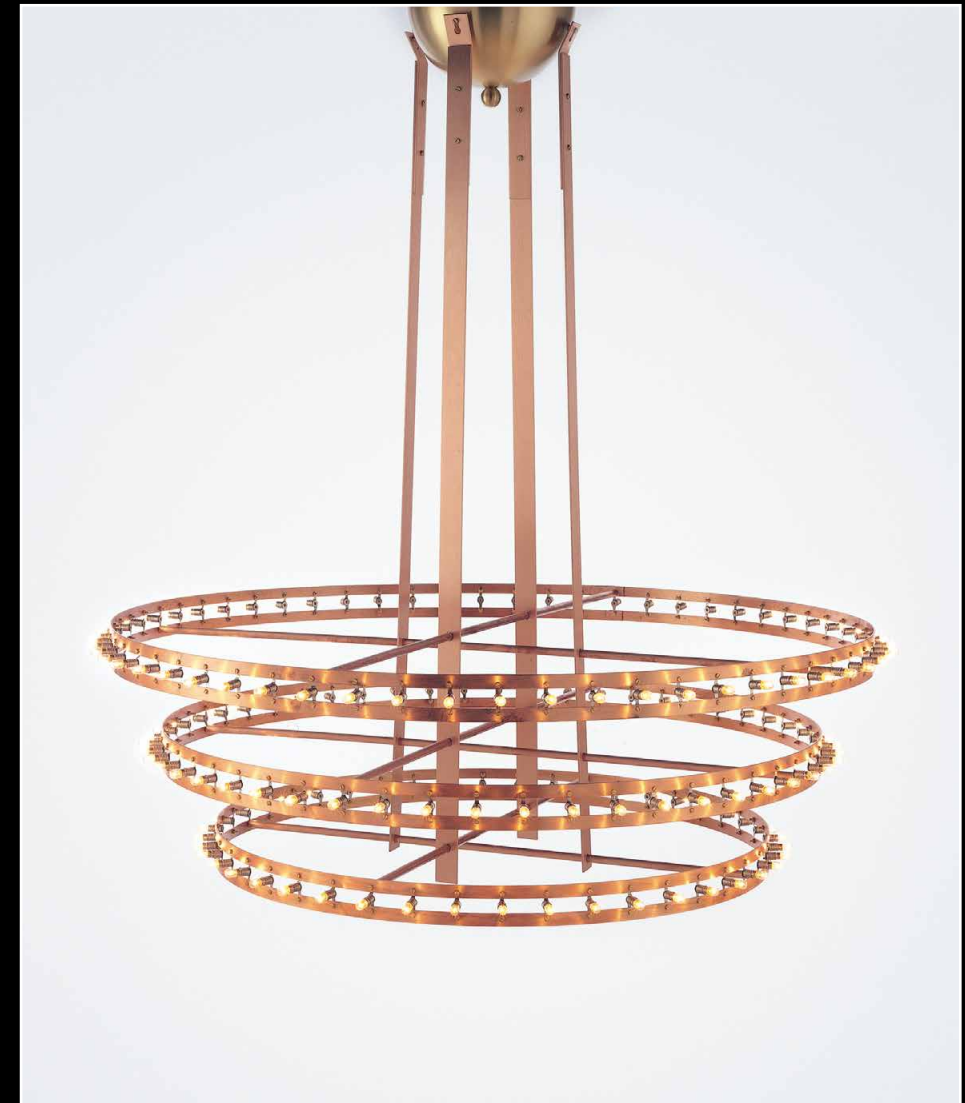

CITADEL

DESIGN JAN PAUWELS

MOON

DESIGN JAN PAUWELS

CITADEL GRANDE

DESIGN JAN PAUWELS