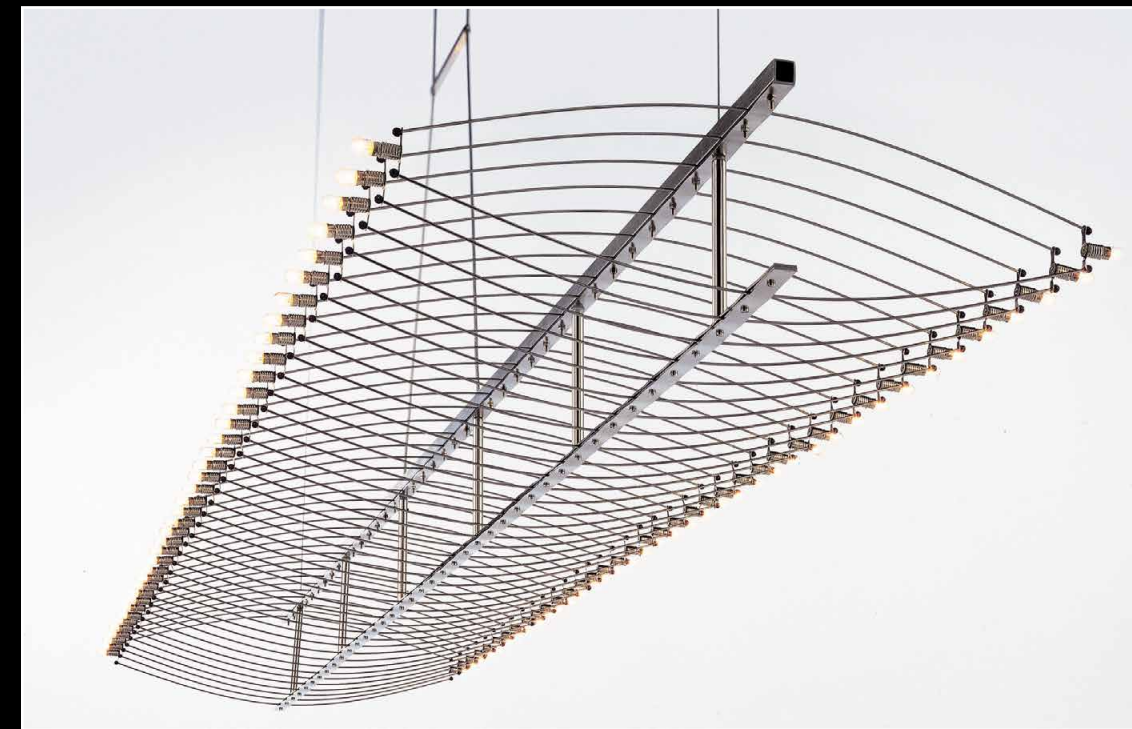

FIELTEBEK

DESIGN JAN PAUWELS

FIELTEBEK SYSTEM

DESIGN JAN PAUWELS